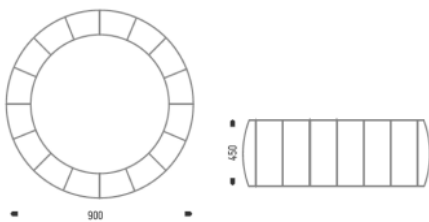

Yokozuna

Ozeki

Juryo

sumo

The ottoman, an oft understated item of furniture, is muscling its way into living rooms across Australia in the form of Sumo. Sumo will make a statement with its inherent chunkiness. The expansive flat top of Yokozuna means it's perfect as a coffee table that can double as an extra seat or footrest. Ozeki is the perfect middle ground while Juryo is ideal as a footrest or extra stool.

key features

- _ Designed and made in Australia
- _ Custom fabric selection
- _ Three standard sizes
- _ Custom sizes available on request

fabric

- _ Yokozuna - 3.5 metres
- _ Ozeki - 3.5 metres
- _ Juryo - 1.5 metres
- _ Meterage quoted assumes no pattern matching and is non directional

sumo

1/66 McLachlan Street
Fortitude Valley Q 4006
P +61 7 3257 2822
F +61 7 3257 2844
www.luxxbox.com
info@luxxbox.com