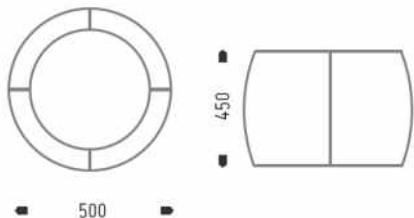

sumo

The ottoman, an oft understated item of furniture, is muscling its way into living rooms across Australia in the form of Sumo. Sumo will make a statement with its inherent chunkiness. The expansive flat top of Yokozuna means it's perfect as a coffee table that can double as an extra seat or footrest. Ozeki is the perfect middle ground while Juryo is ideal as a footrest or extra stool.

key features

- _ Designed and made in Australia
- _ Custom fabric selection
- _ Three standard sizes
- _ Custom sizes available on request

fabric

- _ Yokozuna - 3.5 metres
- _ Ozeki - 3.5 metres
- _ Juryo - 1.5 metres
- _ Meterage quoted assumes no pattern matching and is non directional

sumo

1/66 McLachlan Street
Fortitude Valley Q 4006
P +61 7 3257 2822
F +61 7 3257 2844
www.luxxbox.com
info@luxxbox.com