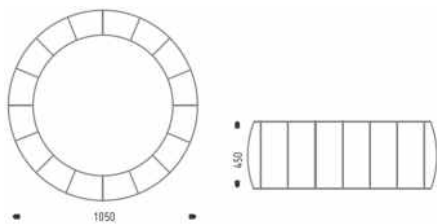

Yokozuna

Ozeki

Juryo

sumo

The ottoman, an oft understated item of furniture, is muscling its way into living rooms across Australia in the form of Sumo. Sumo will make a statement with its inherent chunkiness. The expansive flat top of Yokozuna means it's perfect as a coffee table that can double as an extra seat or footrest. Ozeki is the perfect middle ground while Juryo is ideal as a footrest or extra stool.

key features

- _ Designed and made in Australia
- _ Custom fabric selection
- _ Three standard sizes
- _ Custom sizes available on request

fabric

- _ Yokozuna - 3.5 metres
- _ Ozeki - 3.5 metres
- _ Juryo - 1.5 metres
- _ Meterage quoted assumes no pattern matching and is non directional

sumo

1/66 McLachlan Street
Fortitude Valley Q 4006
P +61 7 3257 2822
F +61 7 3257 2844
www.luxxbox.com
info@luxxbox.com